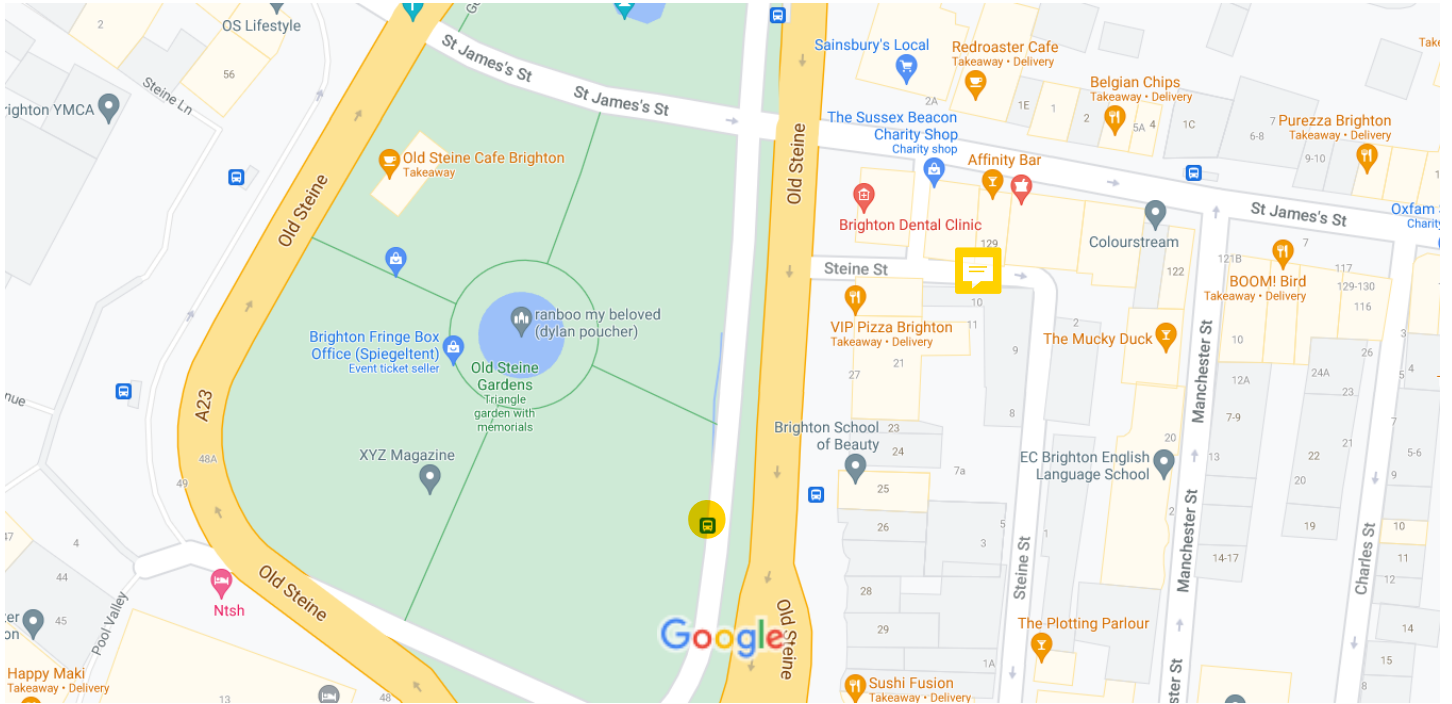

1163	Old Steine	St James's Street (St James's Street)	Eastbound	Z
1163	Old Steine	Old Steine (Old Steine South)	Southbound	Z
1163	Old Steine	Old Steine (Old Steine South) (Bus Stand)	Southbound	Z

Map data ©2021 20 m

# Google Maps St James's St

Image capture: Oct 2020 © 2021 Google

Brighton, England

Street View

Google Maps Brighton, England

Image capture: Jun 2019 © 2021 Google

Street View

Google Maps Brighton, England

Brighton, England

Street View

Currently shown: Oct 2020

Google Maps Old Steine

Image capture: Oct 2020 © 2021 Google

Brighton, England

Street View

Currently shown: Oct 2020

Google Maps Brighton, England

Image capture: Jul 2018 © 2021 Google

Street View

Currently shown: Jul 2018

Google Maps 122 St James's St

Image capture: Oct 2020 © 2021 Google

Brighton, England

Street View